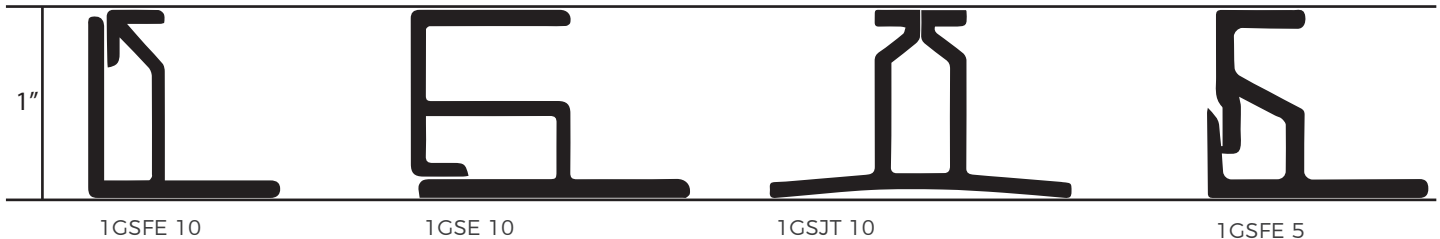

1" GEOTRAK® PROFILES

ECO-FRIENDLY PVC-FREE TRAK

1" Square GEOTRAK® Profiles (25mm)