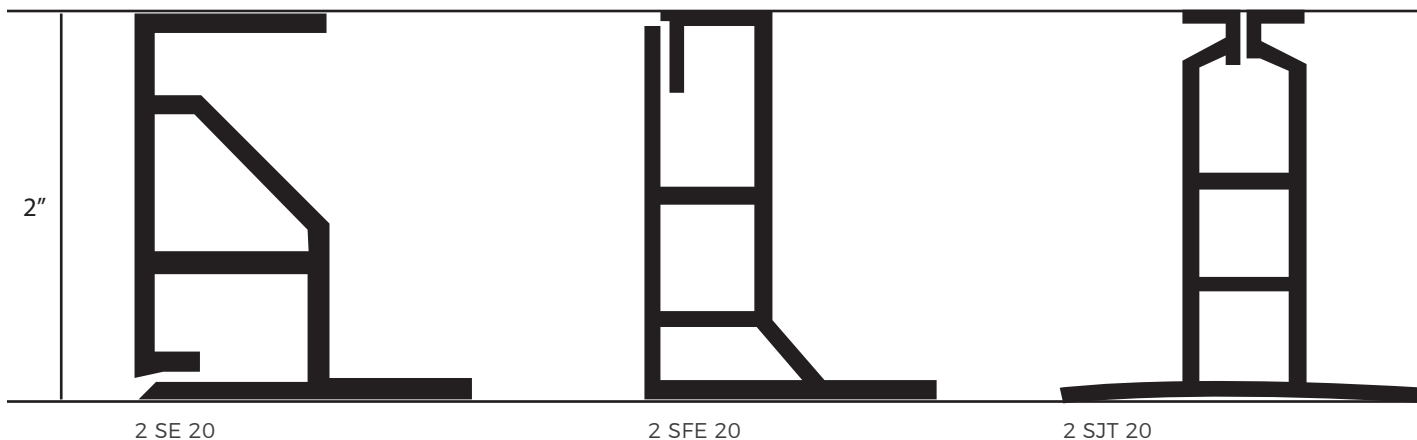

## 1 1/4" Square Profiles (32mm)

FabriTRAK® System is available in natural and black trak.

\*All FabriTRAK® profiles have been tested in accordance with ASTM E 84 2008 and later editions and have achieved a Class A rating.

# 2" & CEILING PROFILES

2" Profiles (50mm)