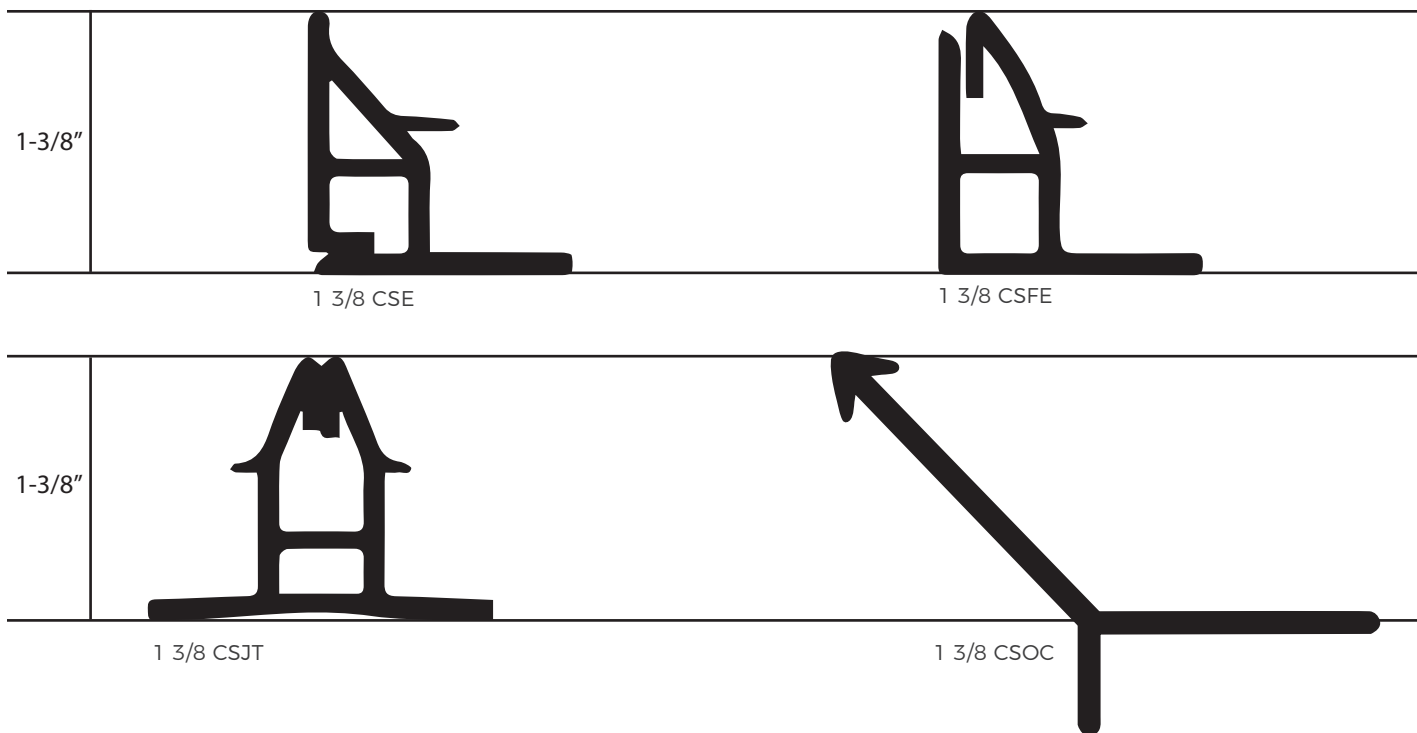

FabriTRAK® Ceiling TRAK

1-3/8" Ceiling Trak Profiles (35mm)